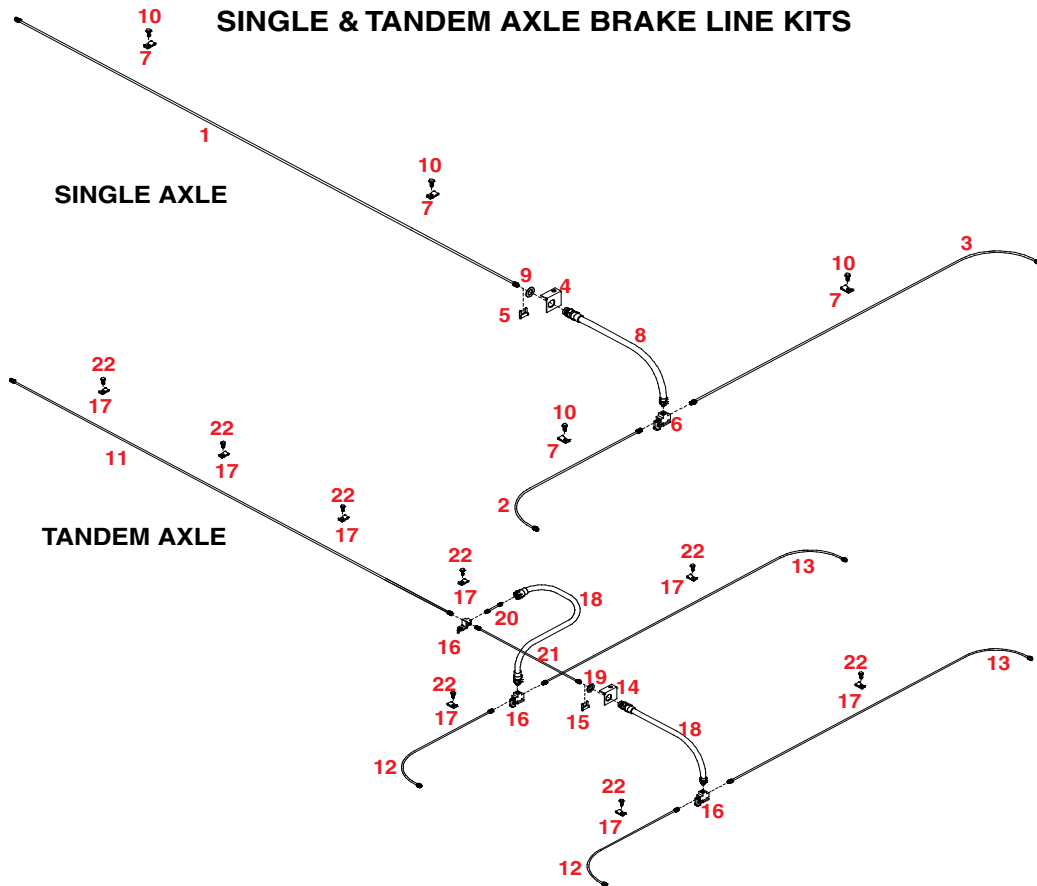

Single & Tandem Axle Brake Line Kits

SINGLE AXLE BRAKE LINE KIT

REF. NO.	PART NO.	QTY.	DESCRIPTION
	5402	1	Complete Kit
1.	SB5193	1	193" ZT Brake Line
2.	SB517	1	17" ZT Brake Line
3.	SB566	1	66" ZT Brake Line
4.	05981-95	1	Brake Line Hose Bracket
5.	SB7764	1	Retainer Clip
6.	SB7785	1	3/16" Brake Tee
7.	05378	4	Brake Line Control Clip
8.	05982	1	18-7/8" Brake Hose
9.	00496	1	5/8" x 14 Ga. Machine Bushing
10.	03787	4	#10-16UNC x 1/2" Self Drilling Hex Washer Head Screw

Please order replacement parts by PART NO. and DESCRIPTION.

TANDEM AXLE BRAKE LINE KIT

REF. NO.	PART NO.	QTY.	DESCRIPTION
	5403	1	Complete Kit
11.	SB5193	1	193" ZT Brake Line
12.	SB517	2	17" ZT Brake Line
13.	SB566	2	66" ZT Brake Line
14.	05981-95	1	Brake Line Hose Bracket
15.	SB7764	1	Retainer Clip
16.	SB7785	3	3/16" Brake Tee
17.	05378	8	Brake Line Control Clip
18.	05982	2	18-7/8" Brake Hose
19.	00496	1	5/8" x 14 Ga. Machine Bushing
20.	SB5045	1	4-1/2" ZT Brake Line
21.	SB530	1	30" ZT Brake Line
22.	03787	8	#10-16UNC x 1/2" Self Drilling Hex Washer Head Screw